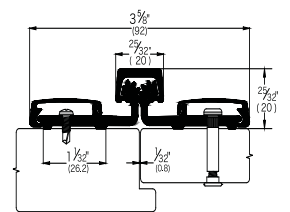

CROSS REFERENCE CHART

CONTINUOUS GEAR HINGES

CONTINUOUS GEAR HINGES CROSS REFERENCE CHART							
TYPE	IDC	ROTON	SELECT	PEMKO	MCKINNEY	STANLEY	IVES
Full Concealed	117FM	780-111HD	SL11SD/HD	FMSLFHD	MCK-12-HD	661HD	112HD
Full Concealed Mortise Leaf	217FM	780-124HD	SL24SD/HD	FMHD	MCK-25HD	662HD	224HD
Full Surface	317FS	780-157HD	SL57SD/HD	FSCPHD	MCK-58HD	664HD	157XY
Full Surface	417FS	780-210HD	SL21SD/HD	FSHD	-	665HD	210XY
Full Surface	517FS	780-057HD	-	-	-	-	936HD
Half Surface	617HS	780-053HD	SL54HD	HSHD	MCK-54HD	663HD	054XY

517FS