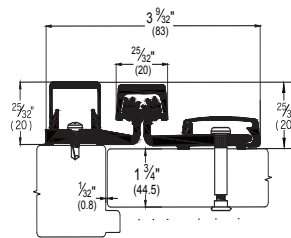

CROSS REFERENCE CHART

CONTINUOUS GEAR HINGES

CONTINUOUS GEAR HINGES CROSS REFERENCE CHART							
TYPE	IDC	ROTON	SELECT	PEMKO	MCKINNEY	STANLEY	IVES
Full Concealed	117FM	780-111HD	SL11SD/HD	FMSLFHD	MCK-12-HD	661HD	112HD
Full Concealed Mortise Leaf	217FM	780-124HD	SL24SD/HD	FMHD	MCK-25HD	662HD	224HD
Full Surface	317FS	780-157HD	SL57SD/HD	FSCPHD	MCK-58HD	664HD	157XY
Full Surface	417FS	780-210HD	SL21SD/HD	FSHD	-	665HD	210XY
Full Surface	517FS	780-057HD	-	-	-	-	936HD
Half Surface	617HS	780-053HD	SL54HD	HSHD	MCK-54HD	663HD	054XY

317FS