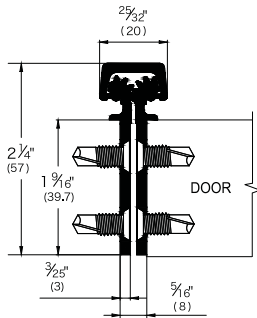

CROSS REFERENCE CHART

CONTINUOUS GEAR HINGES

CONTINUOUS GEAR HINGES CROSS REFERENCE CHART							
TYPE	IDC	ROTON	SELECT	PEMKO	MCKINNEY	STANLEY	IVES
Full Concealed	117FM	780-111HD	SL11SD/HD	FMSLFHD	MCK-12-HD	661HD	112HD
Full Concealed Mortise Leaf	217FM	780-124HD	SL24SD/HD	FMHD	MCK-25HD	662HD	224HD
Full Surface	317FS	780-157HD	SL57SD/HD	FSCPHD	MCK-58HD	664HD	157XY
Full Surface	417FS	780-210HD	SL21SD/HD	FSHD	-	665HD	210XY
Full Surface	517FS	780-057HD	-	-	-	-	936HD
Half Surface	617HS	780-053HD	SL54HD	HSHD	MCK-54HD	663HD	054XY

117FM