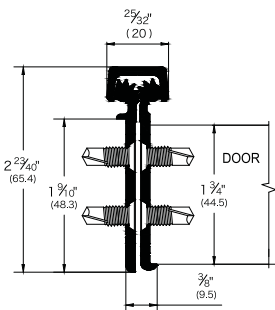

CROSS REFERENCE CHART

CONTINUOUS GEAR HINGES

CONTINUOUS GEAR HINGES CROSS REFERENCE CHART							
TYPE	IDC	ROTON	SELECT	PEMKO	MCKINNEY	STANLEY	IVES
Full Concealed	117FM	780-111HD	SL11SD/HD	FMSLFHD	MCK-12-HD	661HD	112HD
Full Concealed Mortise Leaf	217FM	780-124HD	SL24SD/HD	FMHD	MCK-25HD	662HD	224HD
Full Surface	317FS	780-157HD	SL57SD/HD	FSCPHD	MCK-58HD	664HD	157XY
Full Surface	417FS	780-210HD	SL21SD/HD	FSHD	-	665HD	210XY
Full Surface	517FS	780-057HD	-	-	-	-	936HD
Half Surface	617HS	780-053HD	SL54HD	HSHD	MCK-54HD	663HD	054XY

217FM