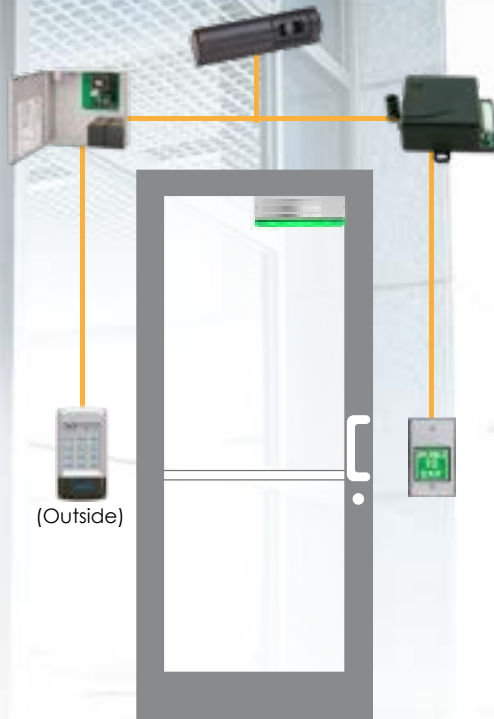

Simple Secure SOLUTION for Storefronts

- » Stand-Alone Access Control
- » Wireless Remote Control
- » Magnetic Lock

Magnetic Lock - 1571V

- » 1200lbs Holding Force
- » Autosensing 12/24 VDC Voltage Input
- » Choice of 9 anodized & plated finishes
- » Optional: Filler Plate

Keypad - 920P

- » 2 Relay & 2 Solid State Outputs
- » REX Input, Blue Backlit
- » 500 user, 12/24V AC/DC
- » Proximity Reader
- » Optional: Cards, Fobs

Request to Exit - 423MU

- » SDC "PUSH TO EXIT" switch, 2" square button, MO SPDT, 10 Amp contact, 1-gang
- » Integrated Time Delay

MD-31D-B

Visual Status - EA100

- » Easy to install
- » Suitable for retrofit or new construction
- » Wall, Frame, or Ceiling Mount

Power Controller - 602RF

- » Field selectable 12 or 24VDC, regulated and filtered
- » Auto resetting output circuit protection
- » Optional: Battery Backup